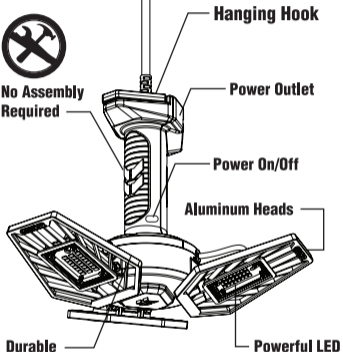

TRILIGHT SHOPLIGHT₂

STKR

IMPORTANT SAFETY INSTRUCTIONS

- This portable luminaire has a polarized plug (one blade is wider than the other) as a feature to reduce the risk of electric shock. This plug will fit in a polarized outlet only one way. If the plug does not fit fully in the outlet, reverse the plug. If it still does not fit, contact a qualified electrician. Never use with an extension cord unless plug can be fully inserted. Do not alter the plug.

DIRECT THE LIGHT WHERE YOU NEED IT

SAFETY

- WARNING: This product contains high intensity LED devices. To prevent permanent eye damage, do not stare into the light beam at close range.

No Assembly
Required